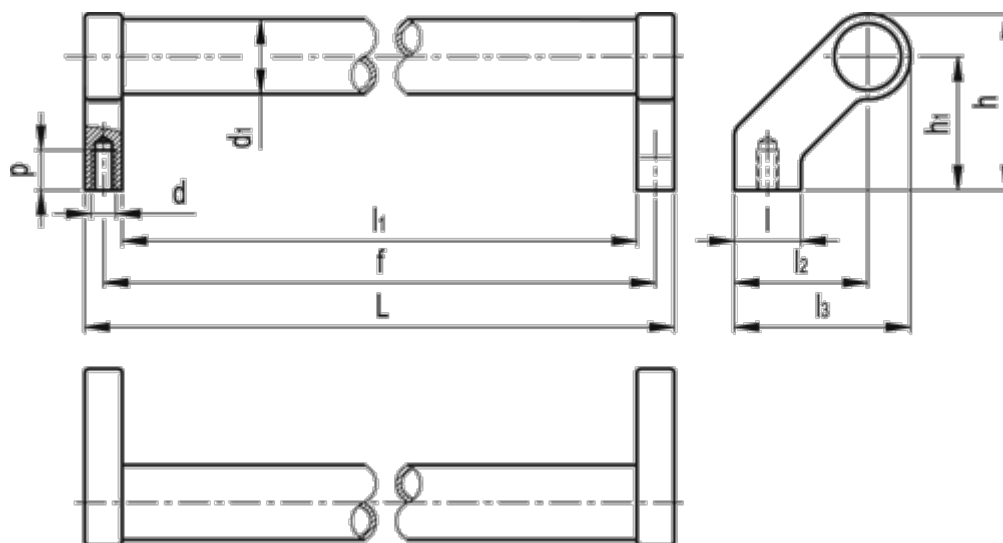

Article number: 2010771000

Description: E+G Handle GN 333-30-1000-A-EL

Measures

d = M8

d_1 = 28

$f \pm 0.5$ = 1000

h = 68

h_1 = 51

L = 1017

l_1 = 983

l_2 = 51

l_3 = 68

p = 15

Weight (g) = -